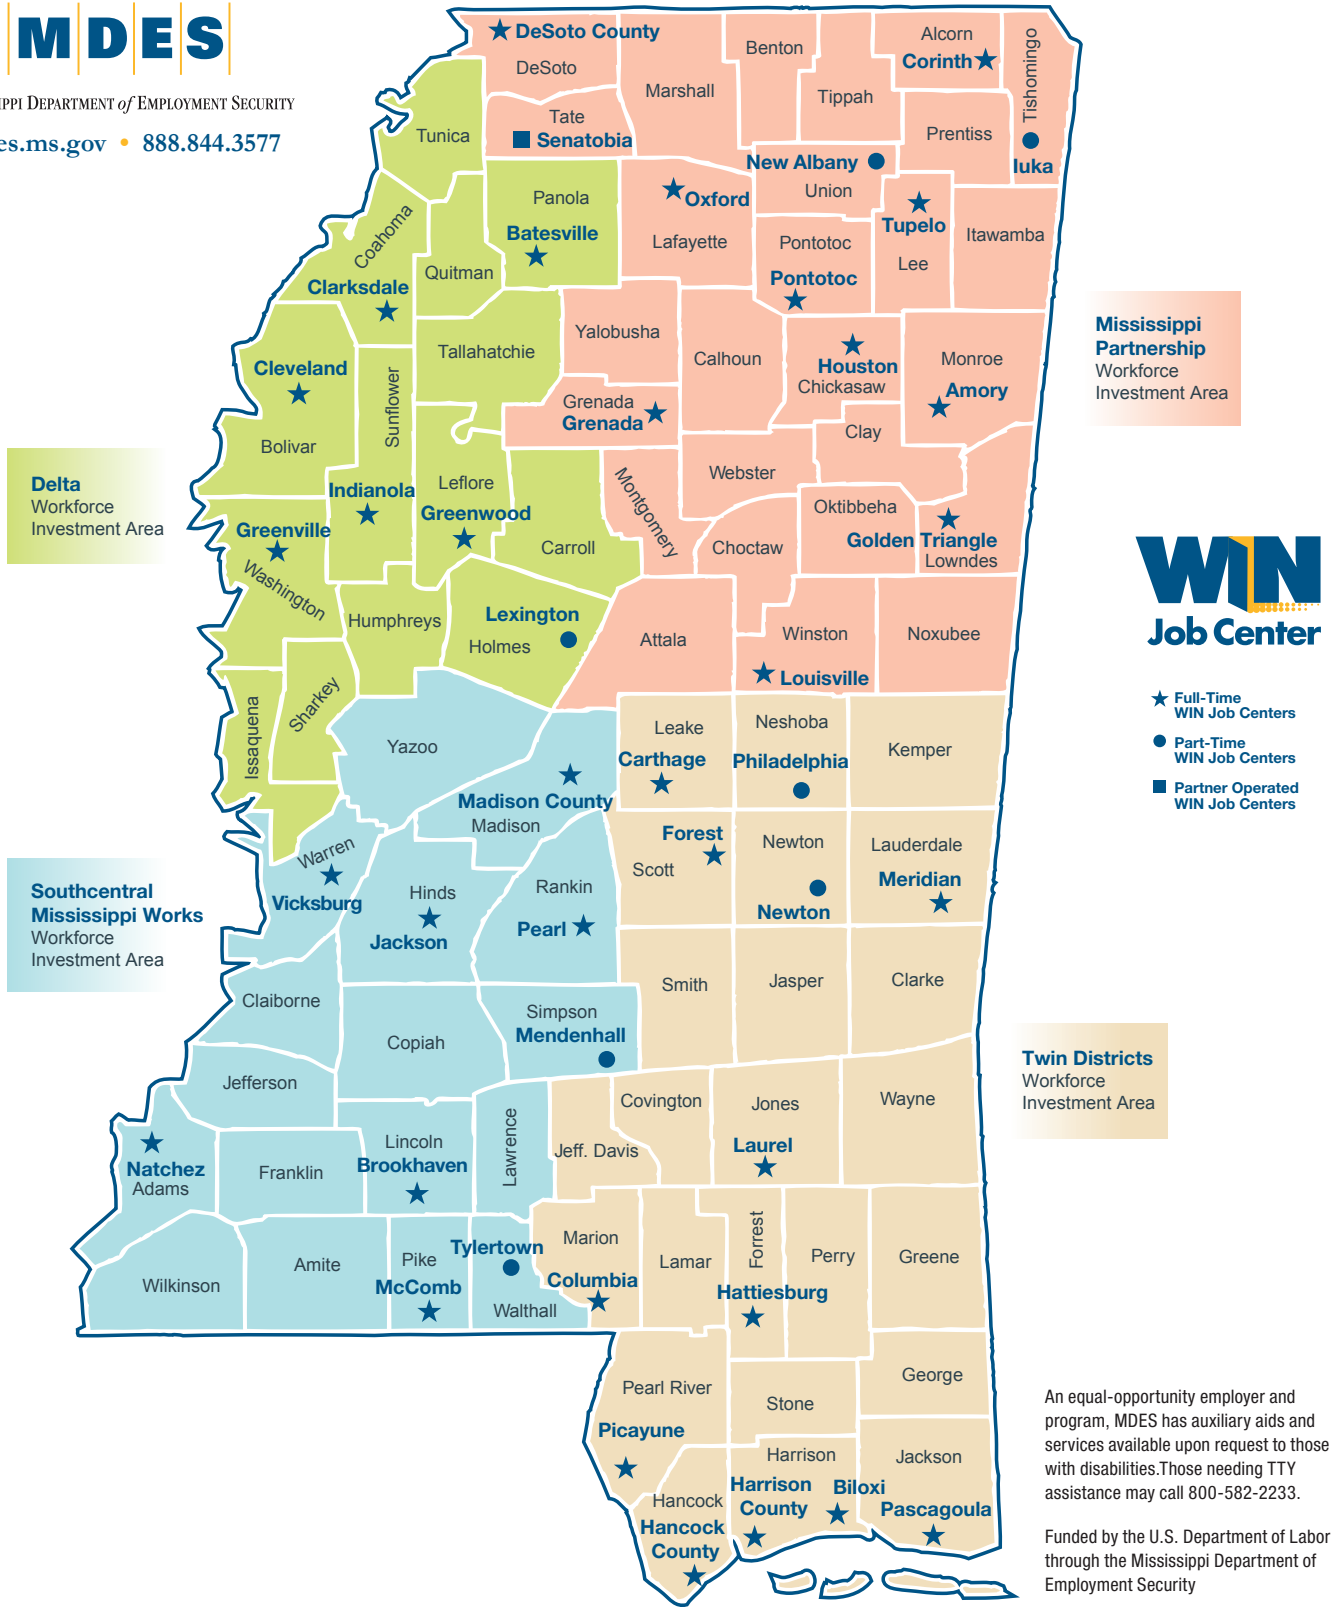

WIN Job Center Locations

Helping Mississippians Get Jobs

MISSISSIPPI DEPARTMENT of EMPLOYMENT SECURITY

mdes.ms.gov • 888.844.3577

An equal-opportunity employer and program, MDES has auxiliary aids and services available upon request to those with disabilities. Those needing TTY assistance may call 800-582-2233.